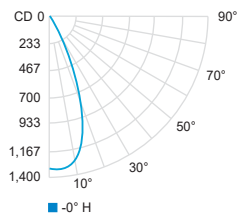

#### LBXS05

FL GP

CCT (K)	CRI	LOAD (W)	OPTIC	LUMENS (lm)	EFFICACY (lm / w)	MAX CANDELA (cd)	MODEL
3000K	90	11.5W	Flood 42°	660	57	1 360	ILBXS05-LV-T-930-FL
			General light pro	550	47	660	ILBXS05-LV-T-930-GP

\*USE MULTIPLIER TABLE BELOW FOR OTHER CCT AND CRI OUTPUT DATA

Flood 42° (3000K, 90 CRI)

General light pro (3000K, 90 CRI)

Center Beam fc	Beam Width ft	
2ft	337	1.5
4ft	84.7	3.0
6ft	37.5	4.6
8ft	21.1	6.1
10ft	13.5	7.6
12ft	9.37	9.1