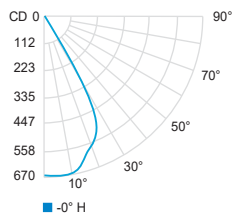

### TRACK MODEL

#### LBXS05

FL GP

CCT (K)	CRI	LOAD (W)	OPTIC	LUMENS (lm)	EFFICACY (lm / w)	MAX CANDELA (cd)	MODEL
3000K	90	11.5W	Flood 42°	660	57	1 360	ILBXS05-LV-T-930-FL
			General light pro	550	47	660	ILBXS05-LV-T-930-GP

\*USE MULTIPLIER TABLE BELOW FOR OTHER CCT AND CRI OUTPUT DATA

Flood 42° (3000K, 90 CRI)

General light pro (3000K, 90 CRI)

Center Beam fc	Beam Width ft	
2ft	337	1.5
4ft	84.7	3.0
6ft	37.5	4.6
8ft	21.1	6.1
10ft	13.5	7.6
12ft	9.37	9.1

Center Beam fc	Beam Width ft	
2ft	166	2.1
4ft	41.4	4.1
6ft	18.4	6.2
8ft	10.4	8.3
10ft	6.63	10.4
12ft	4.60	12.4