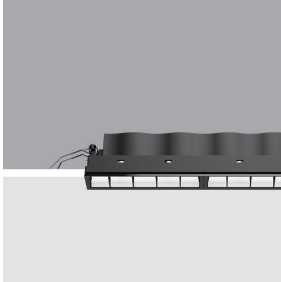

Last information update: October 2024

Product configuration: QR30

QR30: Minimal sections 2 x 5 LEDs - Wall Washer - LGC

Product code

QR30: Minimal sections 2 x 5 LEDs - Wall Washer - LGC

Technical description

Linear recessed miniaturised luminaire for LED lamps, specialised for vertical wall lighting. The patented optic system guarantees a homogeneous and effective emission on the wall, as well as avoiding shadow zones near the ceiling. The black polycarbonate perimeter frame is designed to significantly reduce the effect of longitudinal glare while also guaranteeing maximum light uniformity on the wall. Main body with die-cast aluminium radiant surface, minimal (frameless) version for mounting flush with the ceiling. For recessed installation in a false ceiling a specific adapter is required that is available with a separate item code. Flux enhancer - superpure aluminium reflector - asymmetrical textured PMMA screen.

Installation

The recess body is inserted in the specific adapter installed previously by means of a steel wire spring - check the thickness of the false ceiling and use a compatible frame available with a separate item code.

Colour

Black (04)

Mounting

wall recessed|ceiling recessed

Complies with EN60598-1 and pertinent regulations

On the visible part of the product once installed

Technical data

lm system:	527	CRI (typical):	97
W system:	21	Colour temperature [K]:	2700
lm source:	1700	MacAdam Step:	3
W source:	21	Life Time LED 1:	50,000h - L90 - B10 (Ta 25°C)
Luminous efficiency (lm/W, real value):	25.1	Lamp code:	LED
lm in emergency mode:	-	Number of lamps for optical assembly:	1
Total light flux at or above an angle of 90° [Lm]:	0	ZVEI Code:	LED
Light Output Ratio (L.O.R.) [%]:	31	Number of optical assemblies:	1
CRI (minimum):	95	LED current [mA]:	700