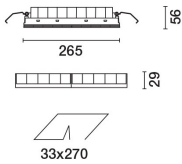

Installation

The recess body is inserted in the specific adapter installed previously by means of a steel wire spring - check the thickness of the false ceiling and use a compatible frame available with a separate item code.

Colour

Black (04)

Mounting

wall recessed|ceiling recessed

Complies with EN60598-1 and pertinent regulations

On the visible part of the product once installed

Technical data

lm system:	527	CRI (typical):	97
W system:	21	Colour temperature [K]:	2700
lm source:	1700	MacAdam Step:	3
W source:	21	Life Time LED 1:	50,000h - L90 - B10 (Ta 25°C)
Luminous efficiency (lm/W, real value):	25.1	Lamp code:	LED
lm in emergency mode:	-	Number of lamps for optical assembly:	1
Total light flux at or above an angle of 90° [Lm]:	0	ZVEI Code:	LED
Light Output Ratio (L.O.R.) [%]:	31	Number of optical assemblies:	1
CRI (minimum):	95	LED current [mA]:	700