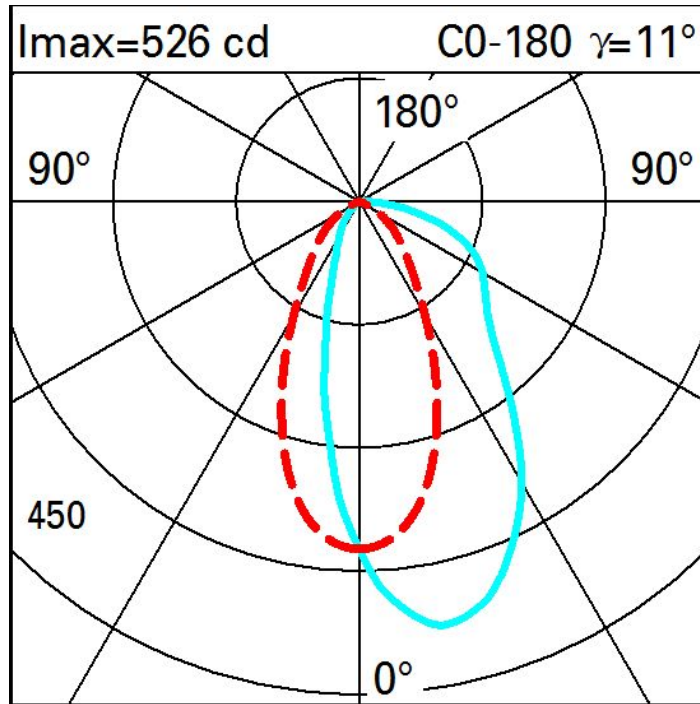

Colour

Black (04)

Mounting

wall recessed|ceiling recessed

Complies with EN60598-1 and pertinent regulations

On the visible part of the product once installed

Technical data

lm system:	527	CRI (typical):	97
W system:	21	Colour temperature [K]:	2700
lm source:	1700	MacAdam Step:	3
W source:	21	Life Time LED 1:	50,000h - L90 - B10 (Ta 25°C)
Luminous efficiency (lm/W, real value):	25.1	Lamp code:	LED
lm in emergency mode:	-	Number of lamps for optical assembly:	1
Total light flux at or above an angle of 90° [Lm]:	0	ZVEI Code:	LED
Light Output Ratio (L.O.R.) [%]:	31	Number of optical assemblies:	1
CRI (minimum):	95	LED current [mA]:	700

Polar

Illuminances

Lux Wall distance = 1m

3						●					
	0.3	0.8	3	12	52	115	52	12	3	0.8	0.3
2	0.8	2	7	20	52	83	52	20	7	2	0.8
	2	4	8	19	44	61	44	19	8	4	2
1	2	4	8	17	32	41	32	17	8	4	2
	2	4	7	14	22	26	22	14	7	4	2
0											
	m	-2	-1	0	1	2	3				