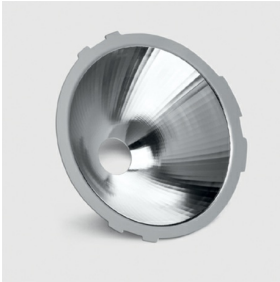

Interchangeable reflectors for LED C.o.B. - flood

Design iGuzzini

iGuzzini

Last information update: February 2023

Accessory code

6188: Interchangeable reflectors for LED C.o.B. - flood

Technical description

Interchangeable OPTI BEAM reflector made of 99.93% super-pure, polished aluminium, complete with black painted, electro-zinc-plated steel rim, for COB Led MaxiWoody Compact - 30° flood optic

Installation

Installed on product body with captive screws supplied with the reflector.

Colour

Aluminium (12)

Weight (Kg)

0.27

Complies with EN60598-1 and pertinent regulations
