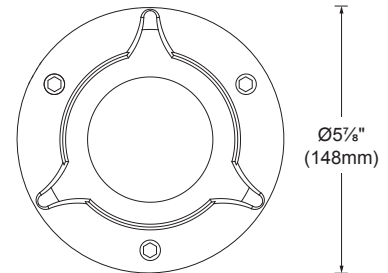

LIGHT UP BALISAGE LED

SPECIFICATION SHEET

PAGE: 1 OF 2

Project name: _____

Type: _____

General information

Luminaire characteristics:

Power input: 4.5W

Lumens: 22 lm to 64 lm (delivered)

Luminaire efficacy: 5 to 14 lm/W

Source: White LED 3000K or 4000K: 80CRI (LM-80 tested).

Lumen maintenance: >80% of initial lumens at 50 000 hours (L80)/LM-79 tested.

Optics: 1 or 3 windows.

Materiel:

Body: Die cast aluminum and polished stainless steel hardware.

Front ring: Painted die cast aluminum protective screen.

Diffuser: Colorless tempered glass.

Gasket: EPDM seals.

Electrical: High efficiency electronic power supply, rated at 50 000 hours, 120V-277V.

Mounting: Inground installation using back box (see accessory).
Supplied with 36" cabtyre.

Separate waterproof wiring box to be provided by the contractor.
Provide appropriate drainage below the back box (12" of gravel minimum).

Finish: Black.

Weight: 1 window: 4.9lbs (2.2kg), 3 windows: 4.1lbs (1.9kg).

Load capacity: 5000 Lbs (11000kg)

Warranty: 5 year limited warranty.

Certification: cULus listed for wet location.

Ratings: IP67, IK10.

TOP VIEW

DUE TO CONTINUOUS IMPROVEMENTS, THE INFORMATION HEREIN MAY BE CHANGED WITHOUT NOTICE.

LAST UPDATE: DECEMBER 07, 2015

NA - R1

iGuzzini
NORTH AMERICA

9320 Boul. St-Laurent,
suite 100, Montréal (Québec)
Canada H2N 1N7
P.: 514.523.1339 F.: 514.525.6107
www.sistemalux.com