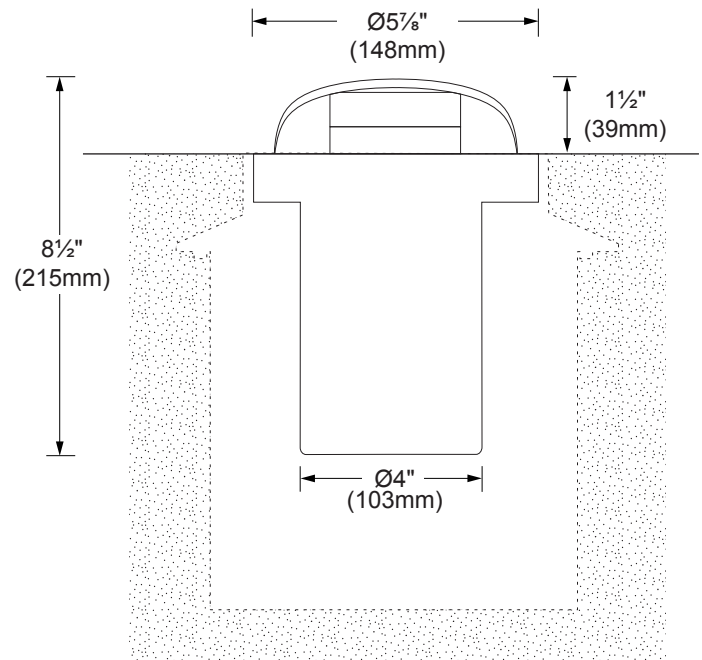

SIDE VIEW

DUE TO CONTINUOUS IMPROVEMENTS, THE INFORMATION HEREIN MAY BE CHANGED WITHOUT NOTICE.

LAST UPDATE: DECEMBER 07, 2015

NA - R1

iGuzzini
NORTH AMERICA

9320 Boul. St-Laurent,
suite 100, Montréal (Québec)
Canada H2N 1N7
P.: 514.523.1339 F.: 514.525.6107
www.sistemalux.com