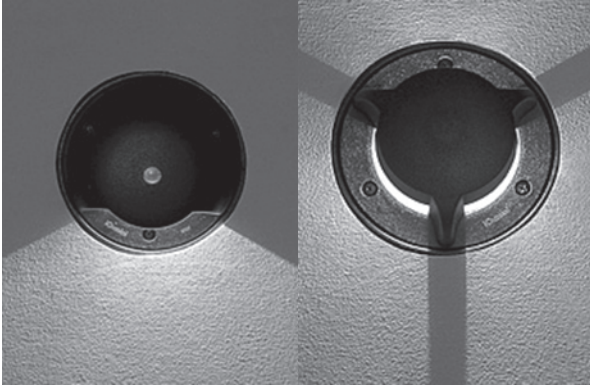

LIGHT UP BALISAGE LED

SPECIFICATION SHEET

PAGE: 1 OF 2

Project name: _____

Type: _____

General information

Luminaire characteristics:

Power input: 4.5W

Lumens: 22 lm to 64 lm (delivered)

Luminaire efficacy: 5 to 14 lm/W

Source: White LED 3000K or 4000K: 80CRI (LM-80 tested).

Lumen maintenance: >80% of initial lumens at 50 000 hours (L80)/LM-79 tested.

Optics: 1 or 3 windows.

Materiel:

Body: Die cast aluminum and polished stainless steel hardware.

Front ring: Painted die cast aluminum protective screen.

Diffuser: Colorless tempered glass.

Gasket: EPDM seals.

Electrical: High efficiency electronic power supply, rated at 50 000 hours, 120V-277V.

Mounting: Inground installation using back box (see accessory).
Supplied with 36" cabtyre.

Separate waterproof wiring box to be provided by the contractor.
Provide appropriate drainage below the back box (12" of gravel minimum).

Finish: Black.

Weight: 1 window: 4.9lbs (2.2kg), 3 windows: 4.1lbs (1.9kg).

Load capacity: 5000 Lbs (11000kg)

Warranty: 5 year limited warranty.

Certification: cULus listed for wet location.

Ratings: IP67, IK10.