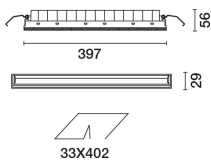

Wiring

on power supply box: screw connections.