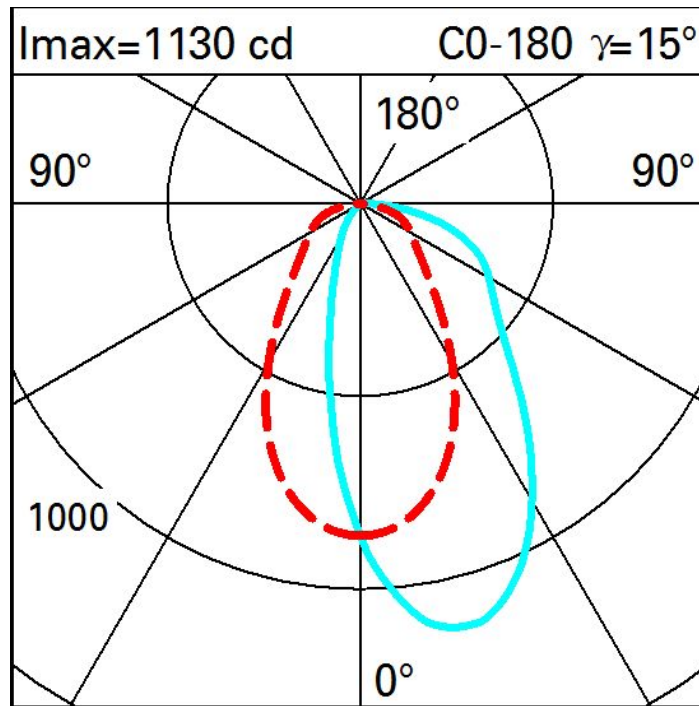

Last information update: February 2025

Product configuration: R608

R608: Minimal section 3 x 5 LEDs - Wall Washer

Product code

R608: Minimal section 3 x 5 LEDs - Wall Washer

Technical description

Linear recessed miniaturised luminaire for LED lamps, specialised for vertical wall lighting. The patented optic system guarantees a homogeneous and effective emission on the wall, as well as avoiding shadow zones near the ceiling. Main body with die-cast aluminium radiant surface, minimal (frameless) version for mounting flush with the ceiling. For recessed installation in a false ceiling a specific adapter is required that is available with a separate item code. Flux enhancer - superpure aluminium reflector - asymmetrical textured PMMA screen - black polycarbonate internal perimeter frame. Supplied with a power supply unit connected to the luminaire.

Complies with EN60598-1 and pertinent regulations

Technical data

lm system:	1400	CRI (typical):	92
W system:	33.6	Colour temperature [K]:	4000
lm source:	3500	MacAdam Step:	3
W source:	29	Life Time LED 1:	> 50,000h - L90 - B10 (Ta 25°C)
Luminous efficiency (lm/W, real value):	41.7	Lamp code:	LED
lm in emergency mode:	-	Number of lamps for optical assembly:	1
Total light flux at or above an angle of 90° [Lm]:	0	ZVEI Code:	LED
Light Output Ratio (L.O.R.) [%]:	40	Number of optical assemblies:	1
CRI (minimum):	90	Control:	DALI-2

Polar

Illuminances

Lux		Wall distance = 1m																			
3																					
	3	8	18	48	144	259	144	48	18	8	3										
2	6	12	25	60	138	194	138	60	25	12	6										
	7	13	26	60	111	141	111	60	26	13	7										
1	7	12	25	49	77	92	77	49	25	12	7										
	6	12	22	36	50	57	50	36	22	12	6										
0																					
	m	-2	-1	0	1	2	3														